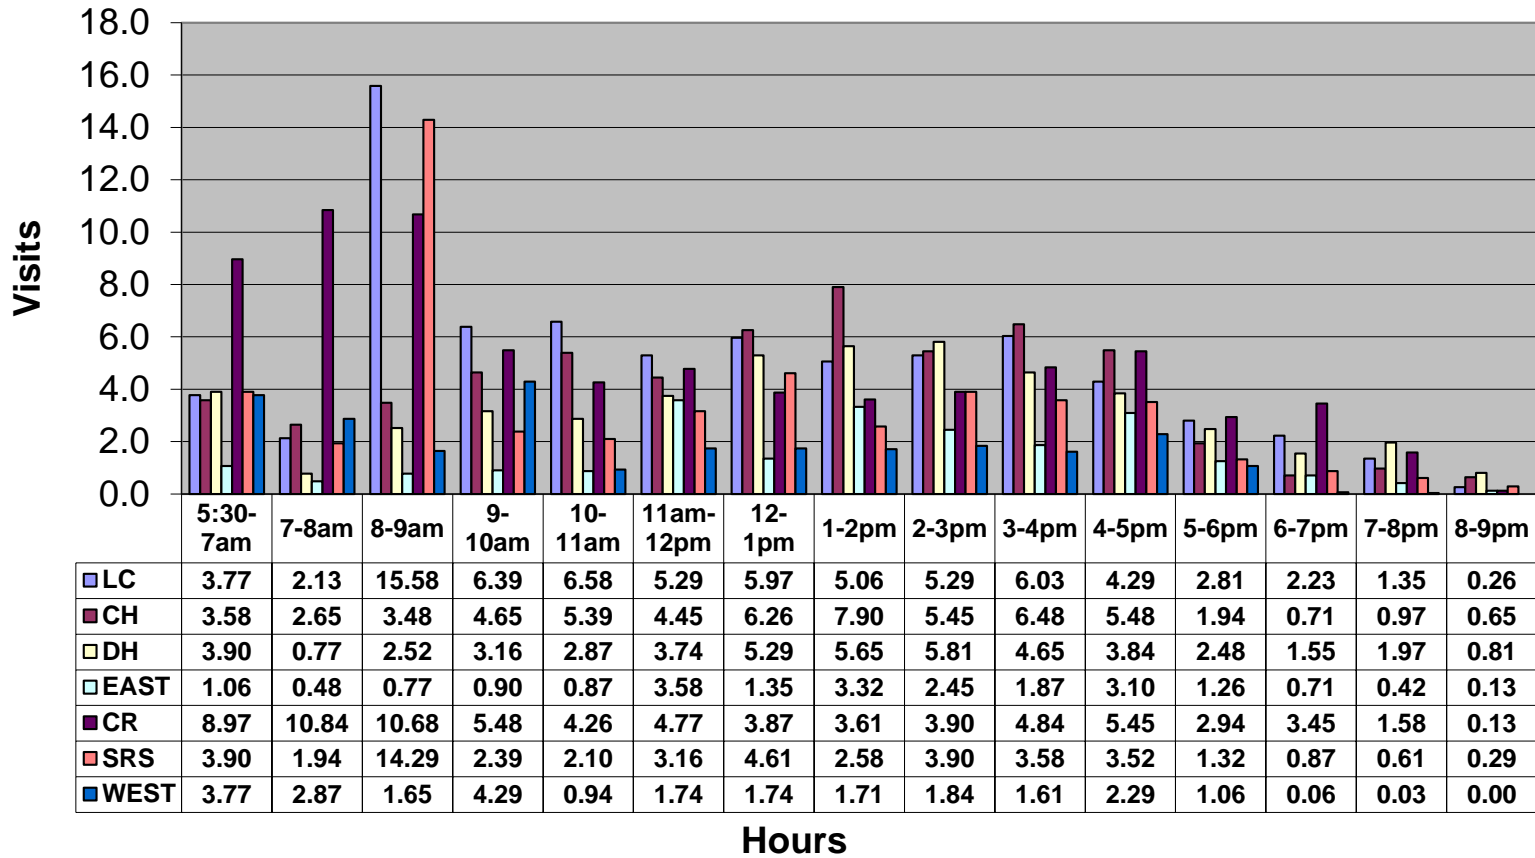

March 2023 - Pool Use by Hour - Major Centers

	LC	CH	DH	EC	CR	SRS	WEST
Total Visits	2264	1861	1519	691	2318	1521	794
Avg Daily	73	60	49	22	75	49	26
Avg Hourly	4.71	3.87	3.16	1.44	4.82	3.17	1.06

March 2023 - Satellite Centers - Pool Use by Hour

Visits By Hour

	ABN	ABS	CP1	CP2	CV	MV
Total Visits	892	870	1104	1231	941	482
Avg Visits Per Day	28.77	28.06	35.61	39.71	30.35	15.55
Avg Visits Per Hour	1.86	1.81	2.30	2.56	1.96	1.00