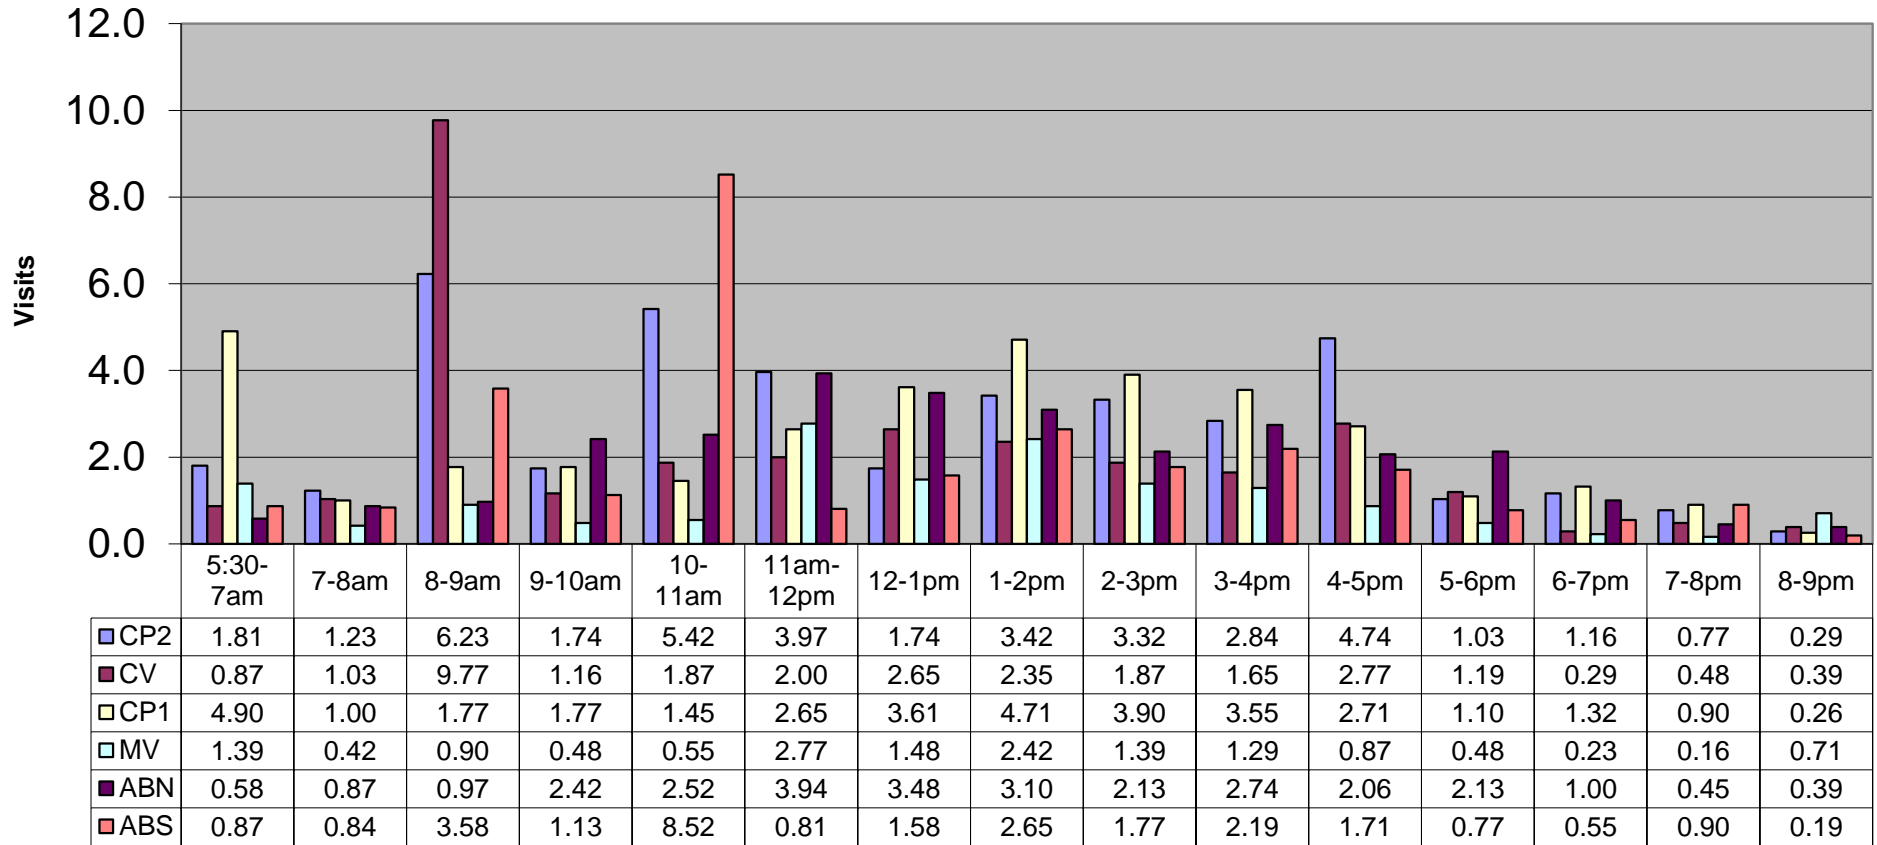

March 2023 - Pool Use by Hour - Major Centers

	LC	CH	DH	EC	CR	SRS	WEST
Total Visits	2264	1861	1519	691	2318	1521	794
Avg Daily	73	60	49	22	75	49	26
Avg Hourly	4.71	3.87	3.16	1.44	4.82	3.17	1.06

March 2023 - Satellite Centers - Pool Use by Hour

Visits By Hour

	ABN	ABS	CP1	CP2	CV	MV
Total Visits	892	870	1104	1231	941	482
Avg Visits Per Day	28.77	28.06	35.61	39.71	30.35	15.55
Avg Visits Per Hour	1.86	1.81	2.30	2.56	1.96	1.00